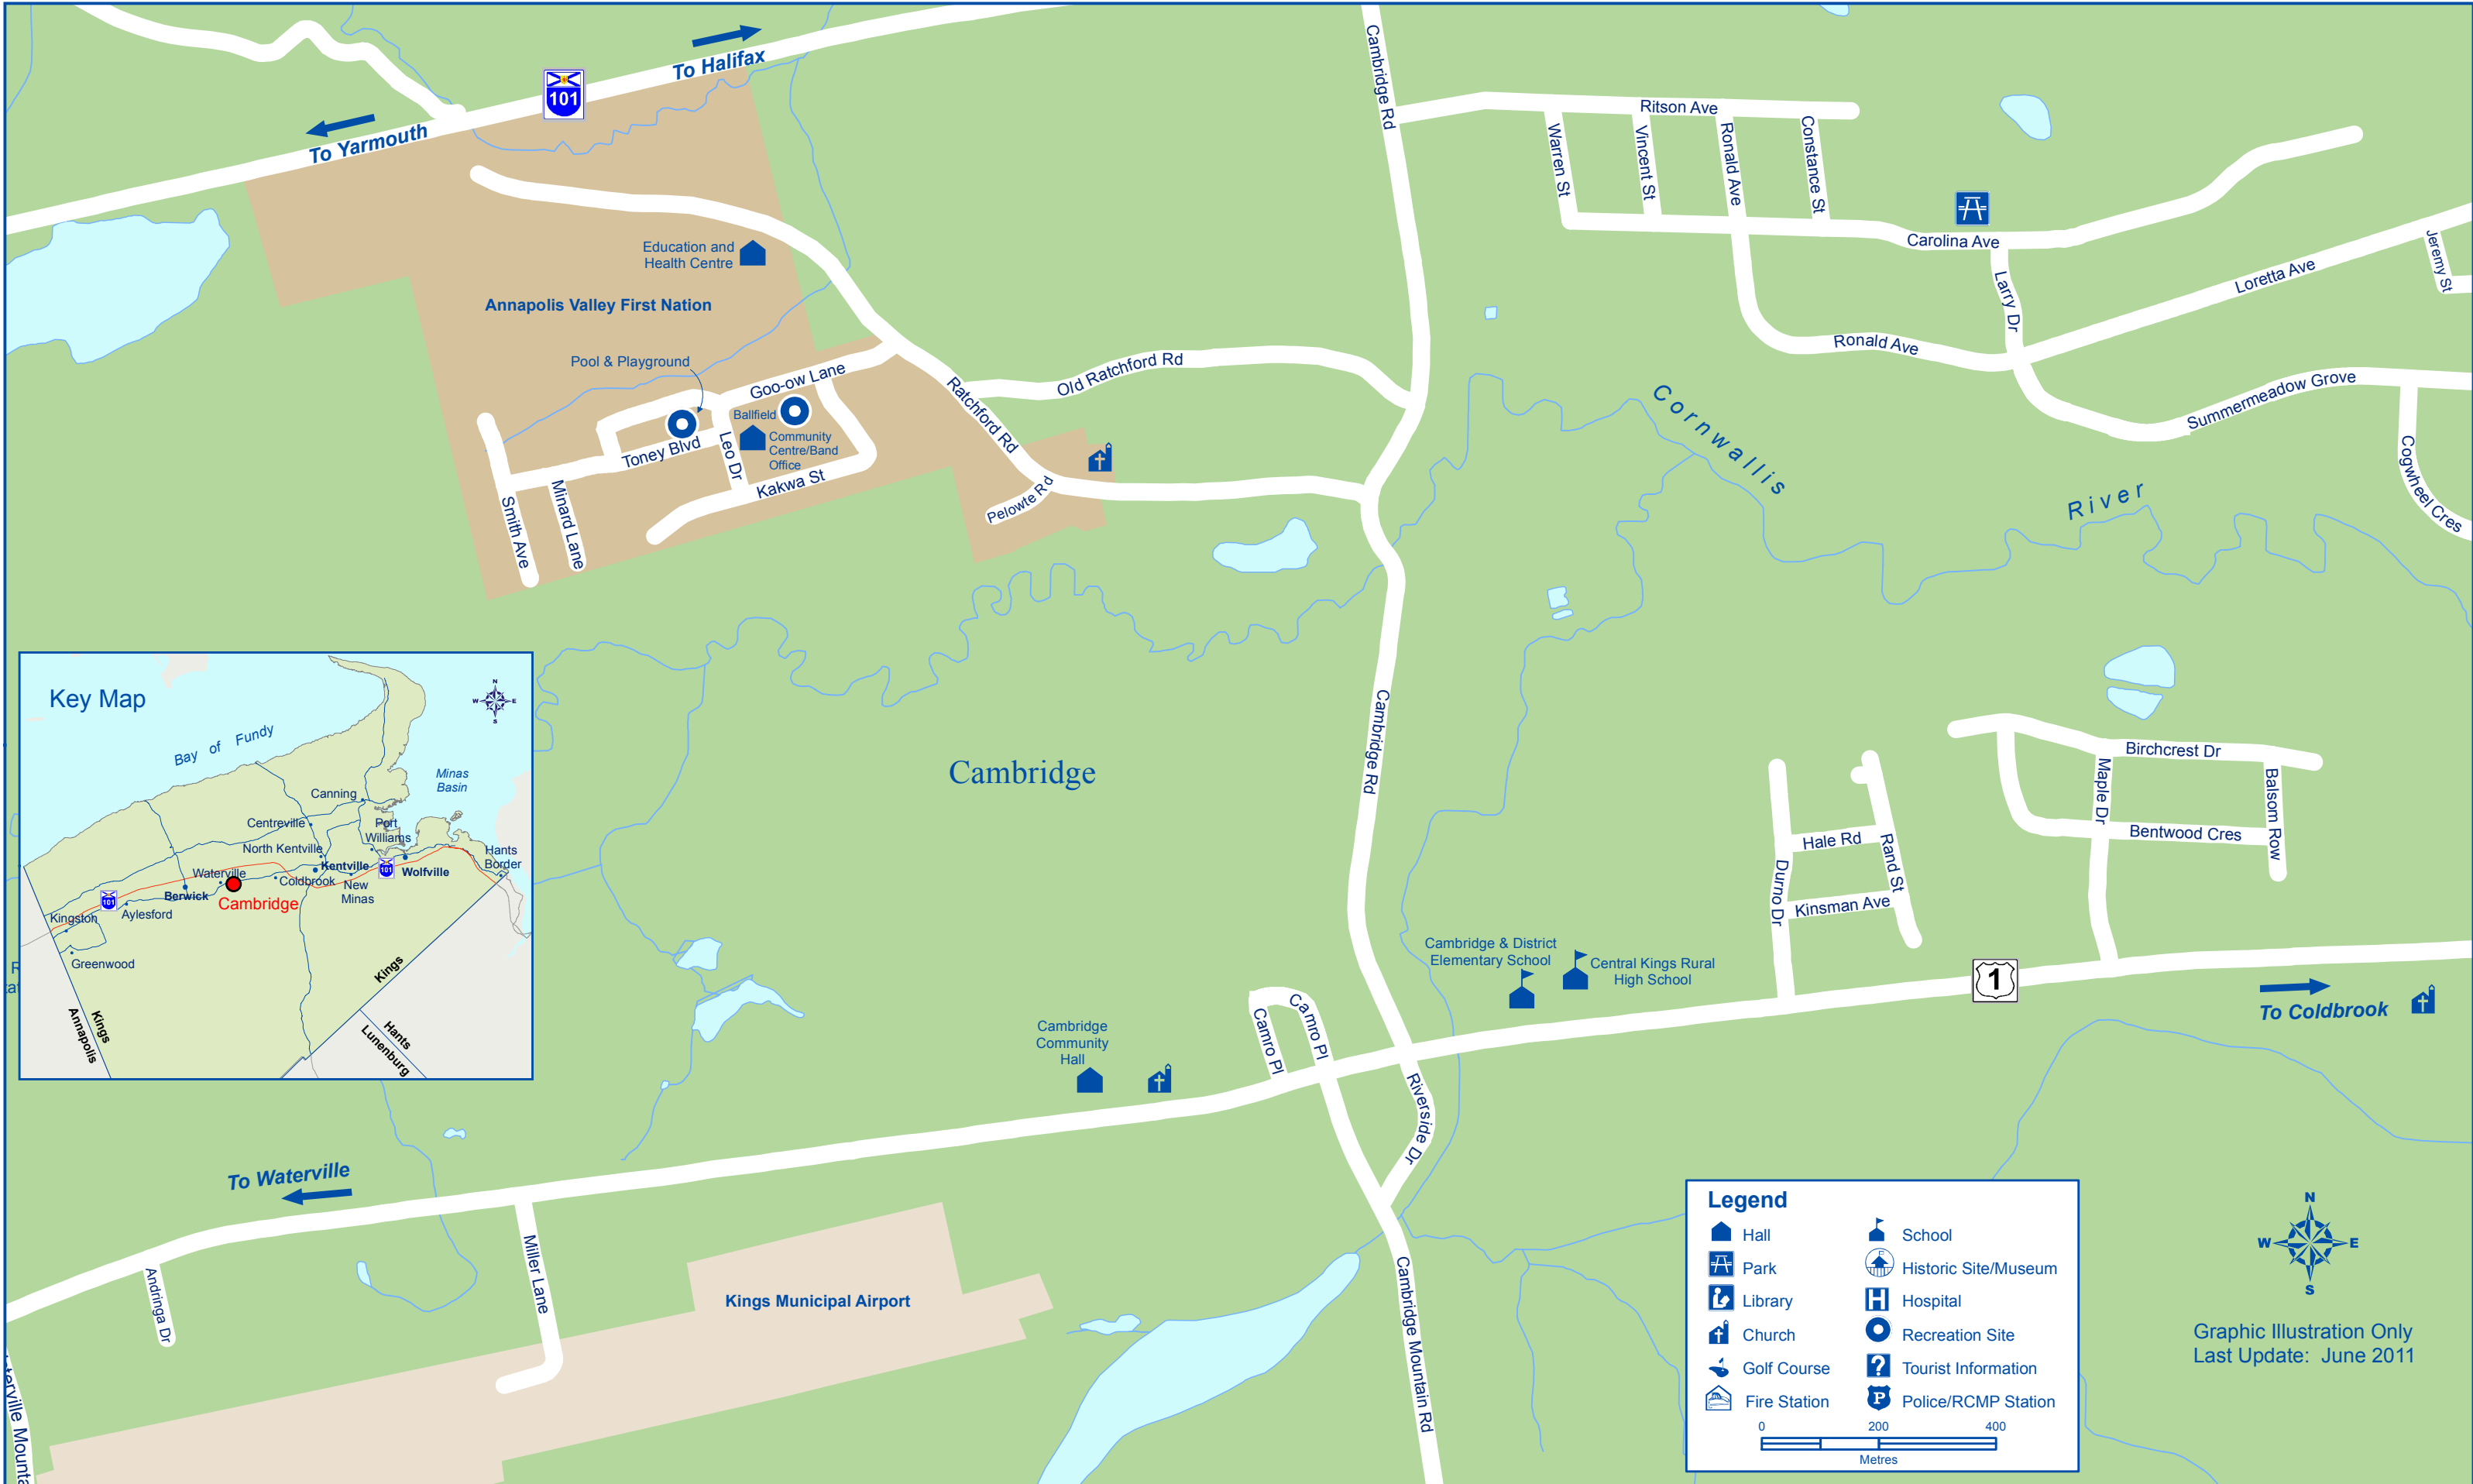

# Cambridge Street Map

**Legend**

Hall	School
Park	Historic Site/Museum
Library	Hospital
Church	Recreation Site
Golf Course	Tourist Information
Fire Station	Police/RCMP Station

0 200 400  
Metres

Graphic Illustration Only  
Last Update: June 2011