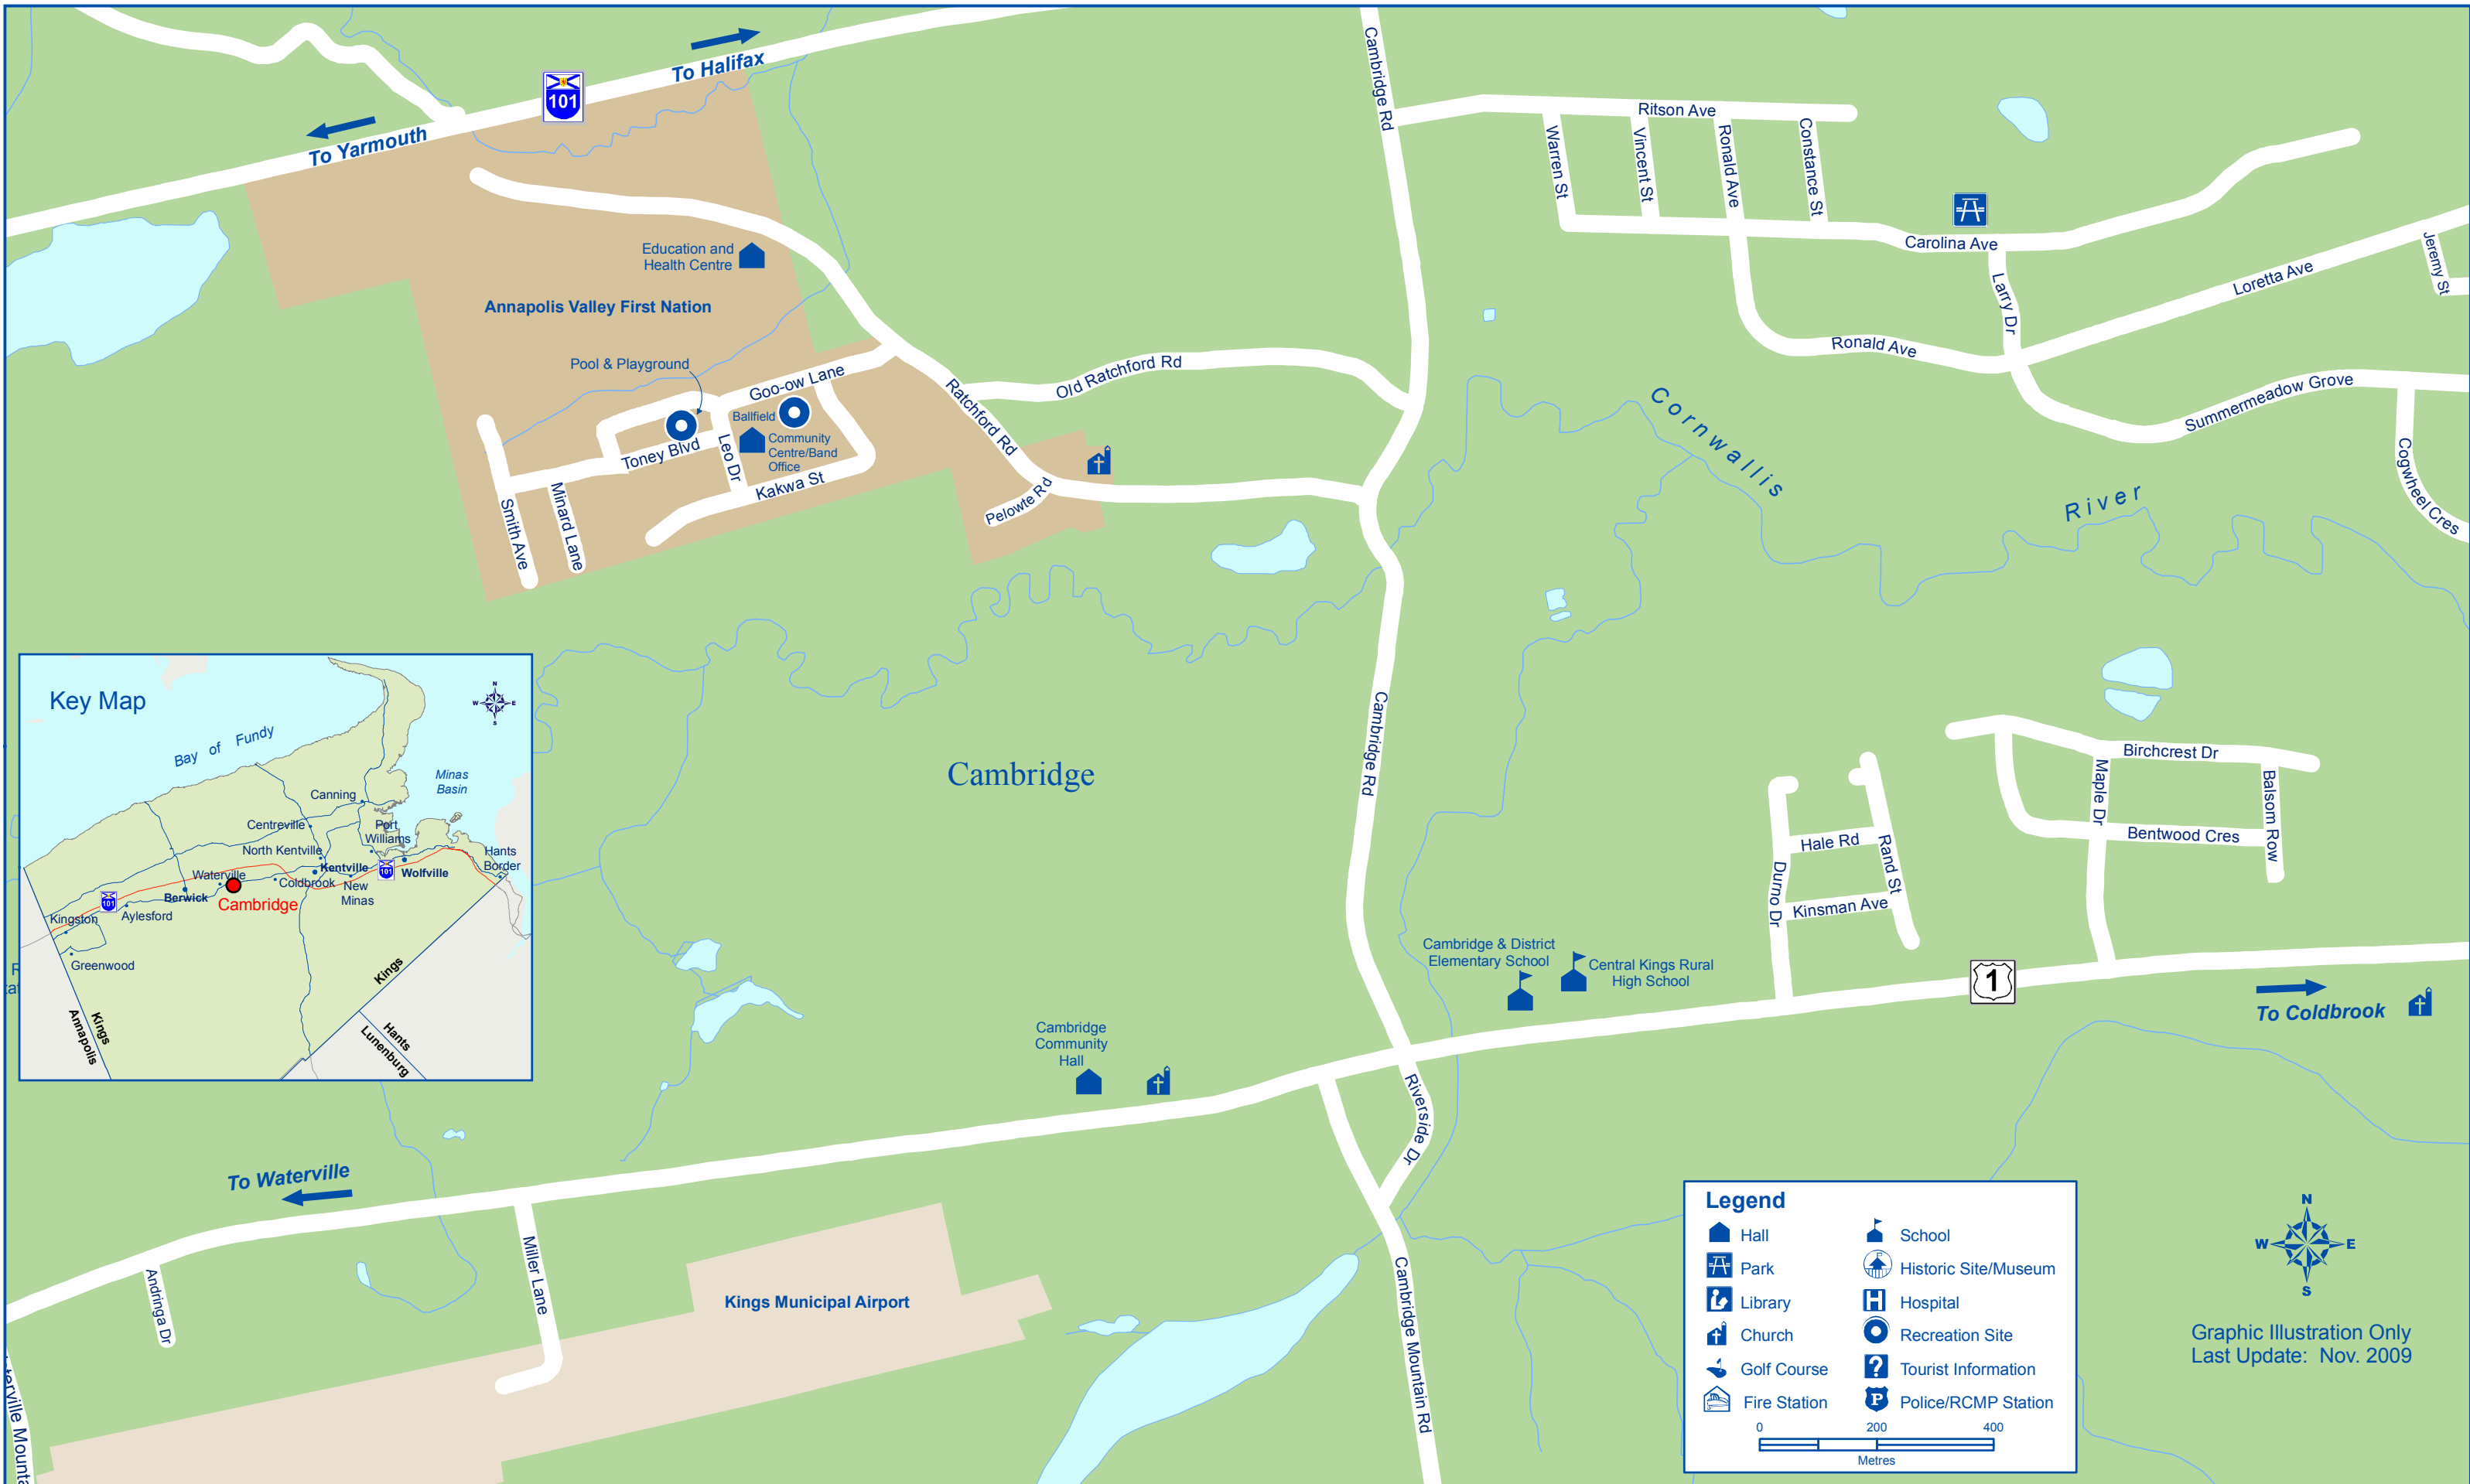

# Cambridge Street Map

**Legend**

Hall	School
Park	Historic Site/Museum
Library	Hospital
Church	Recreation Site
Golf Course	Tourist Information
Fire Station	Police/RCMP Station

0 200 400  
Metres

Graphic Illustration Only  
Last Update: Nov. 2009