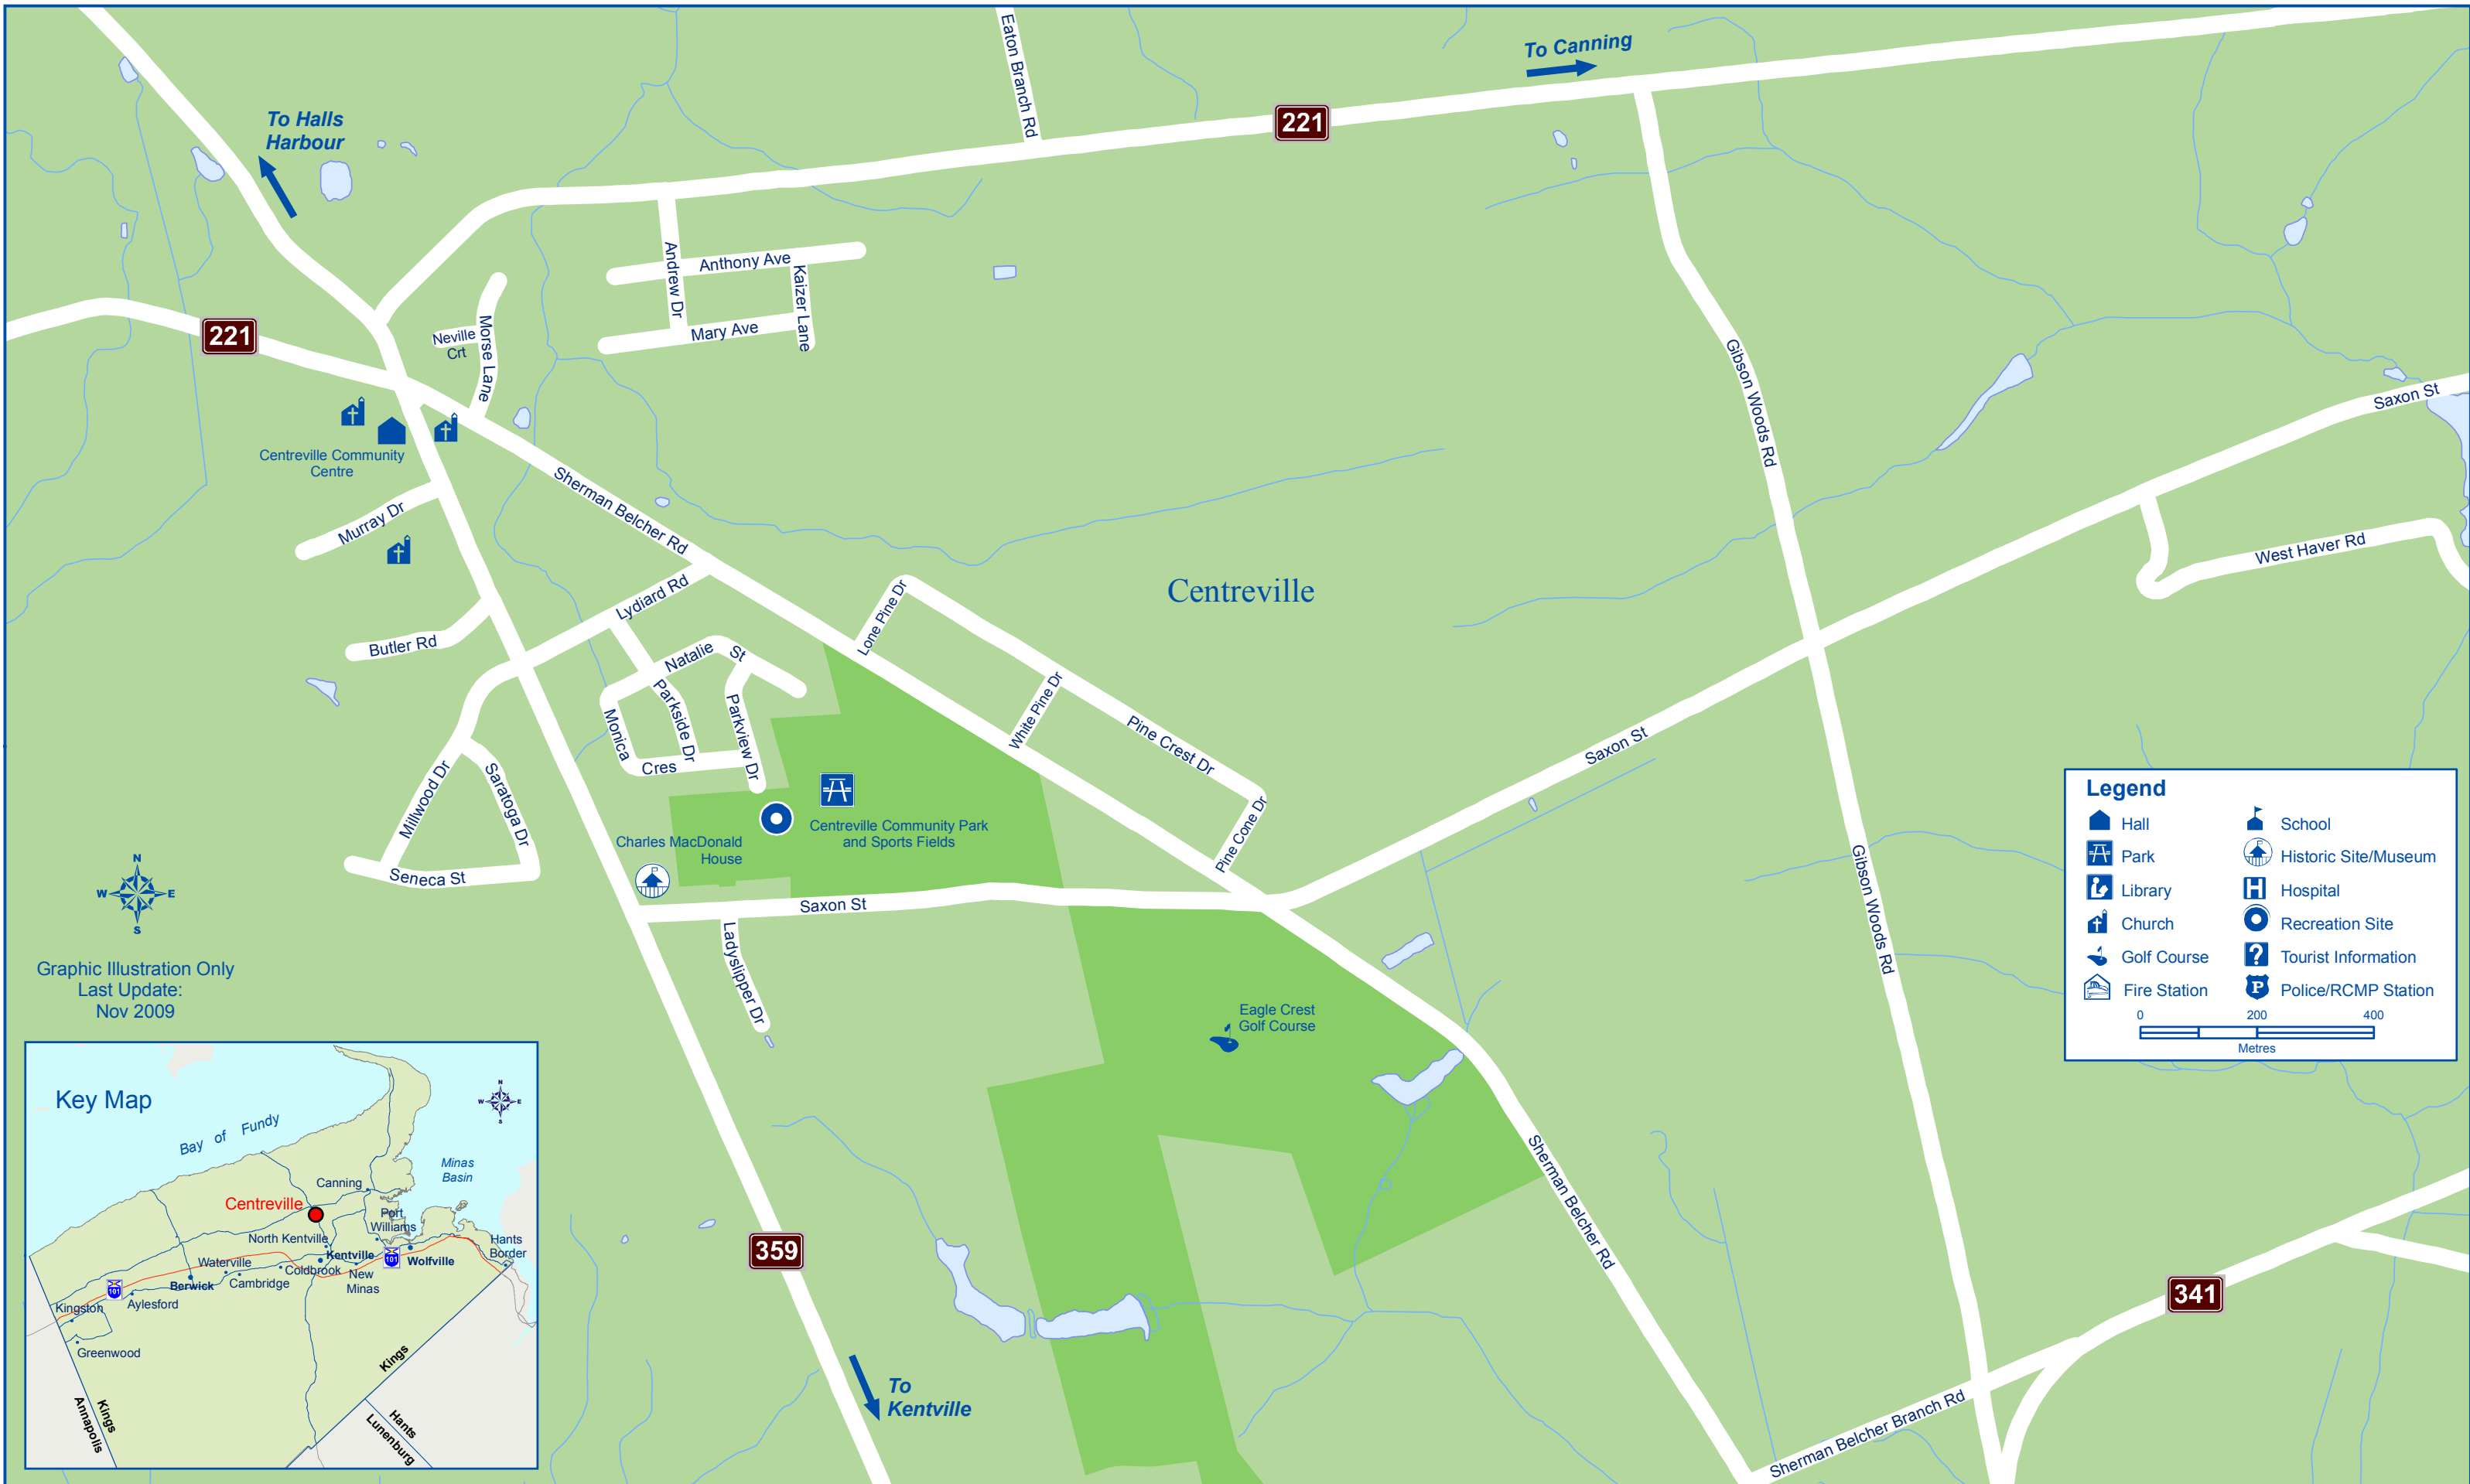

Centreville Street Map

Graphic Illustration Only
Last Update:
Nov 2009

Legend

Hall	School
Park	Historic Site/Museum
Library	Hospital
Church	Recreation Site
Golf Course	Tourist Information
Fire Station	Police/RCMP Station

0 200 400
Metres