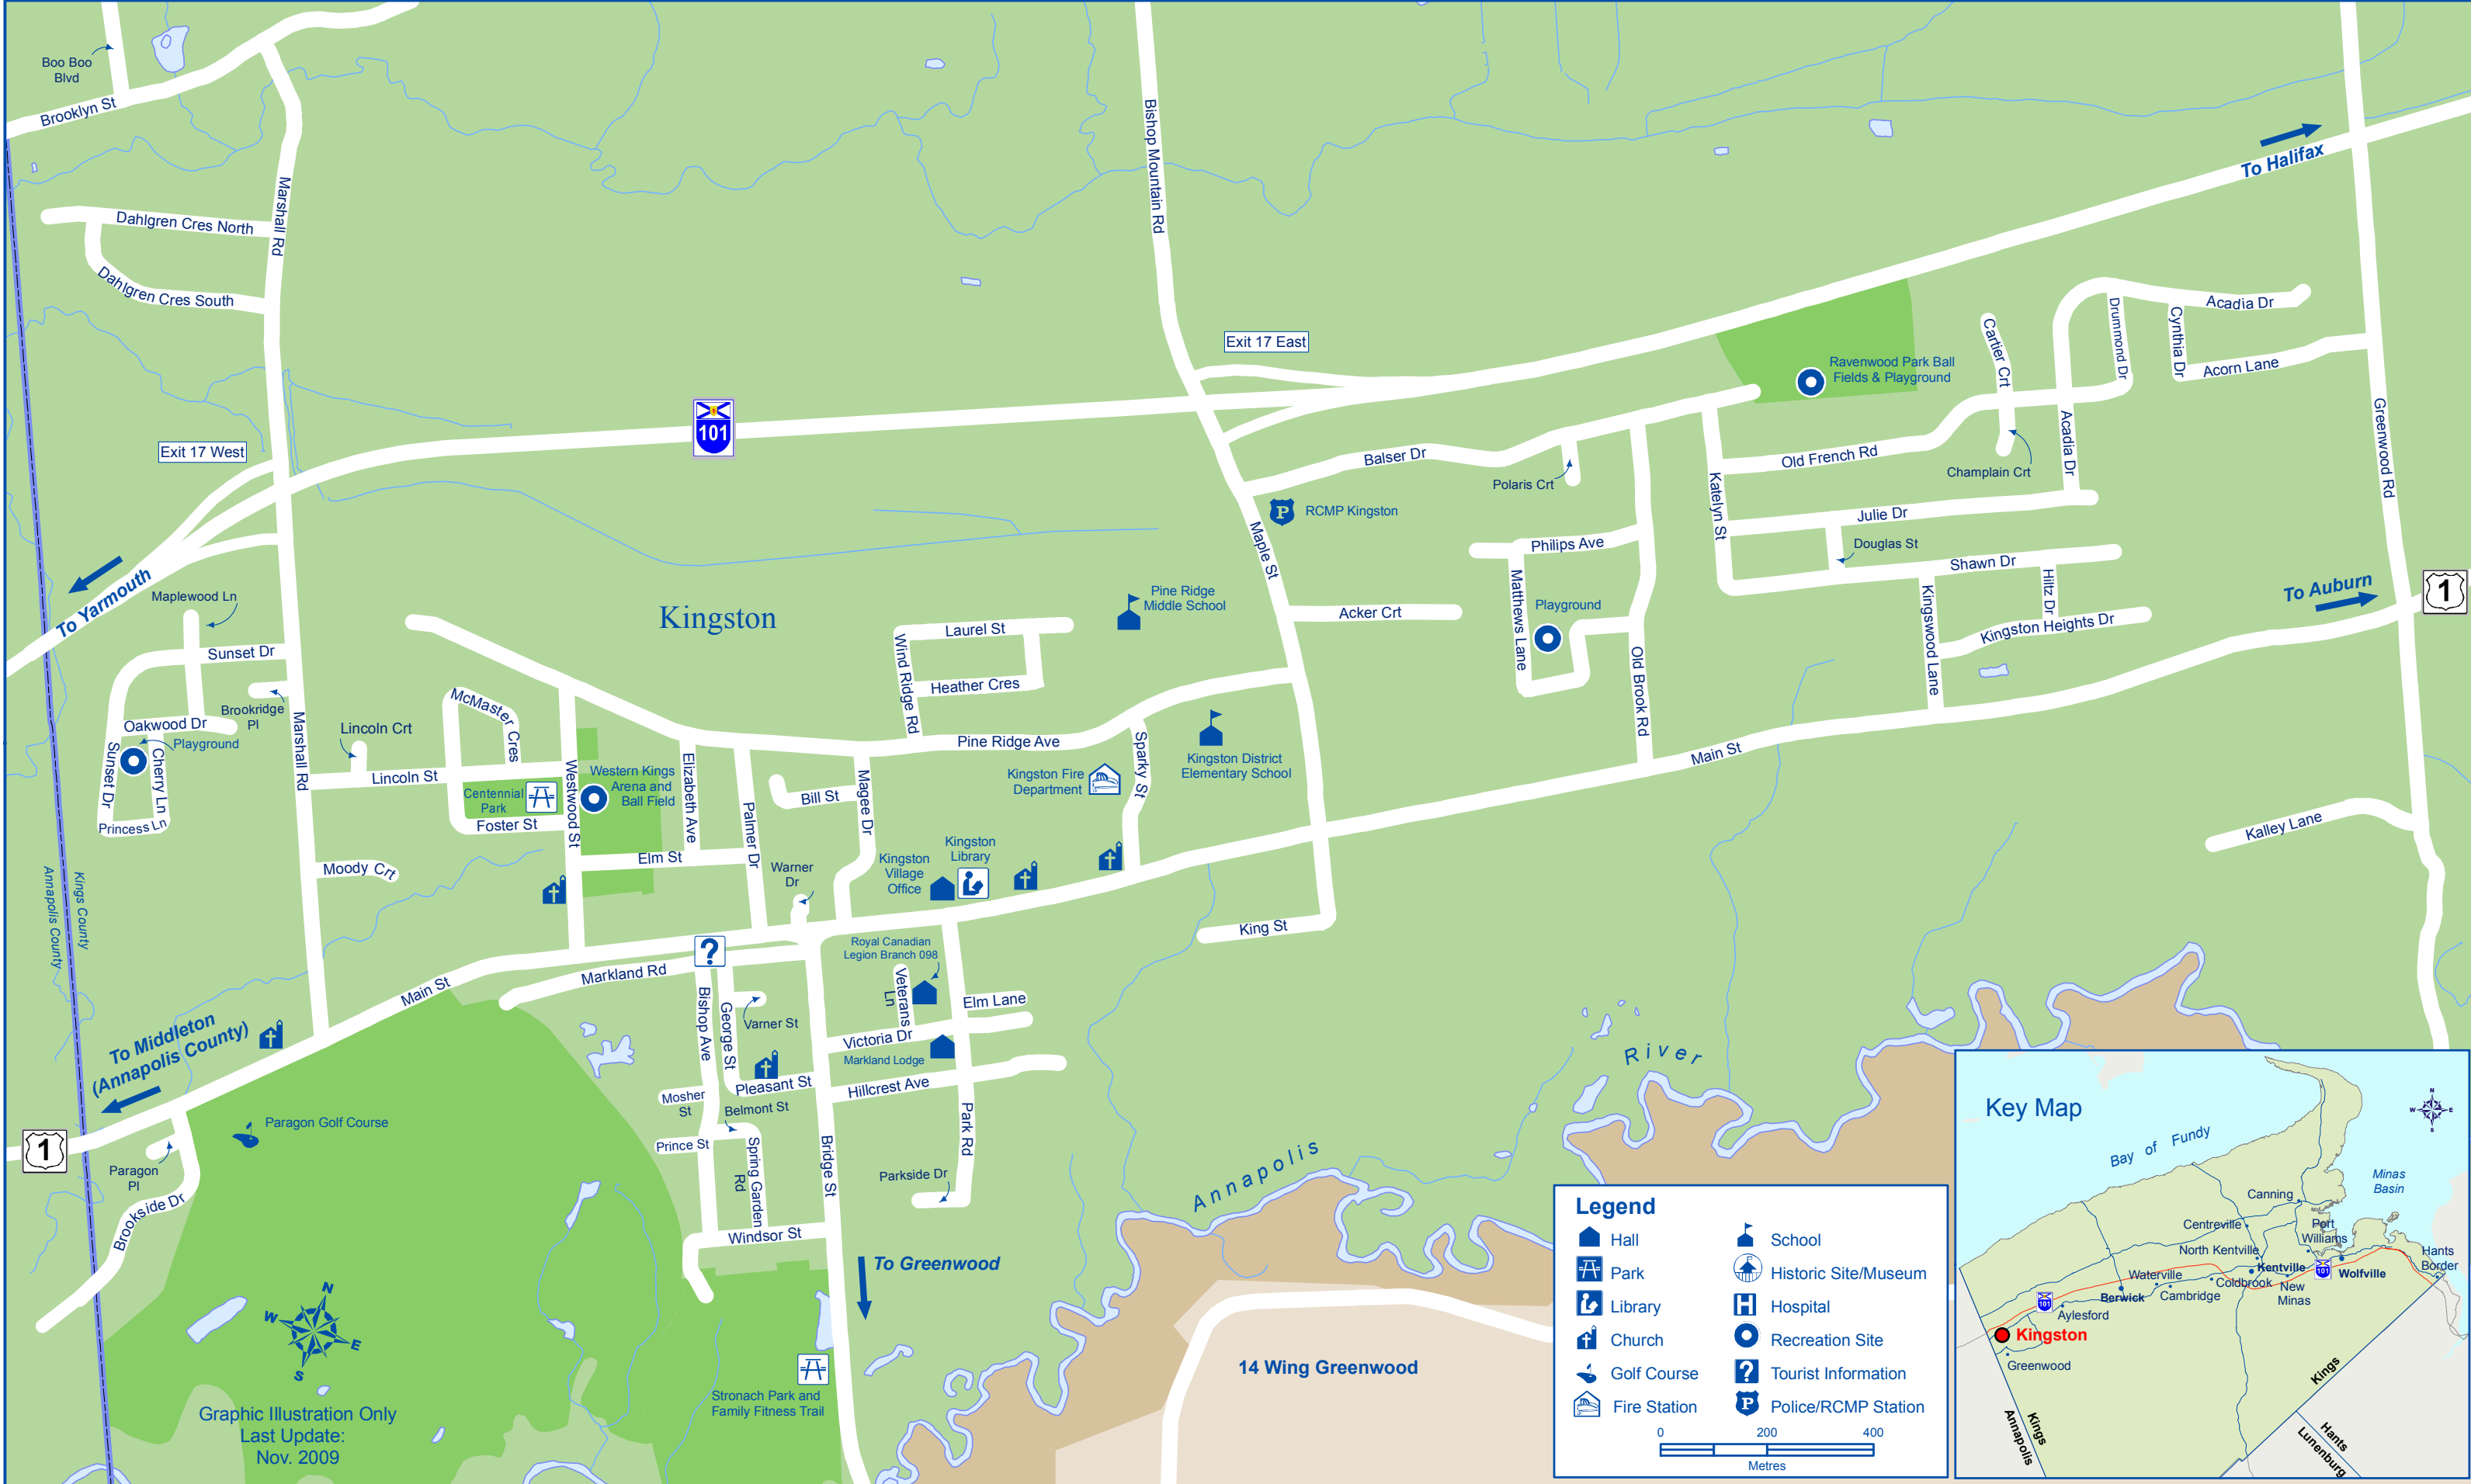

Kingston Street Map

Legend

Hall	School
Park	Historic Site/Museum
Library	Hospital
Church	Recreation Site
Golf Course	Tourist Information
Fire Station	Police/RCMP Station

0 200 400
Metres

Graphic Illustration Only
Last Update:
Nov. 2009