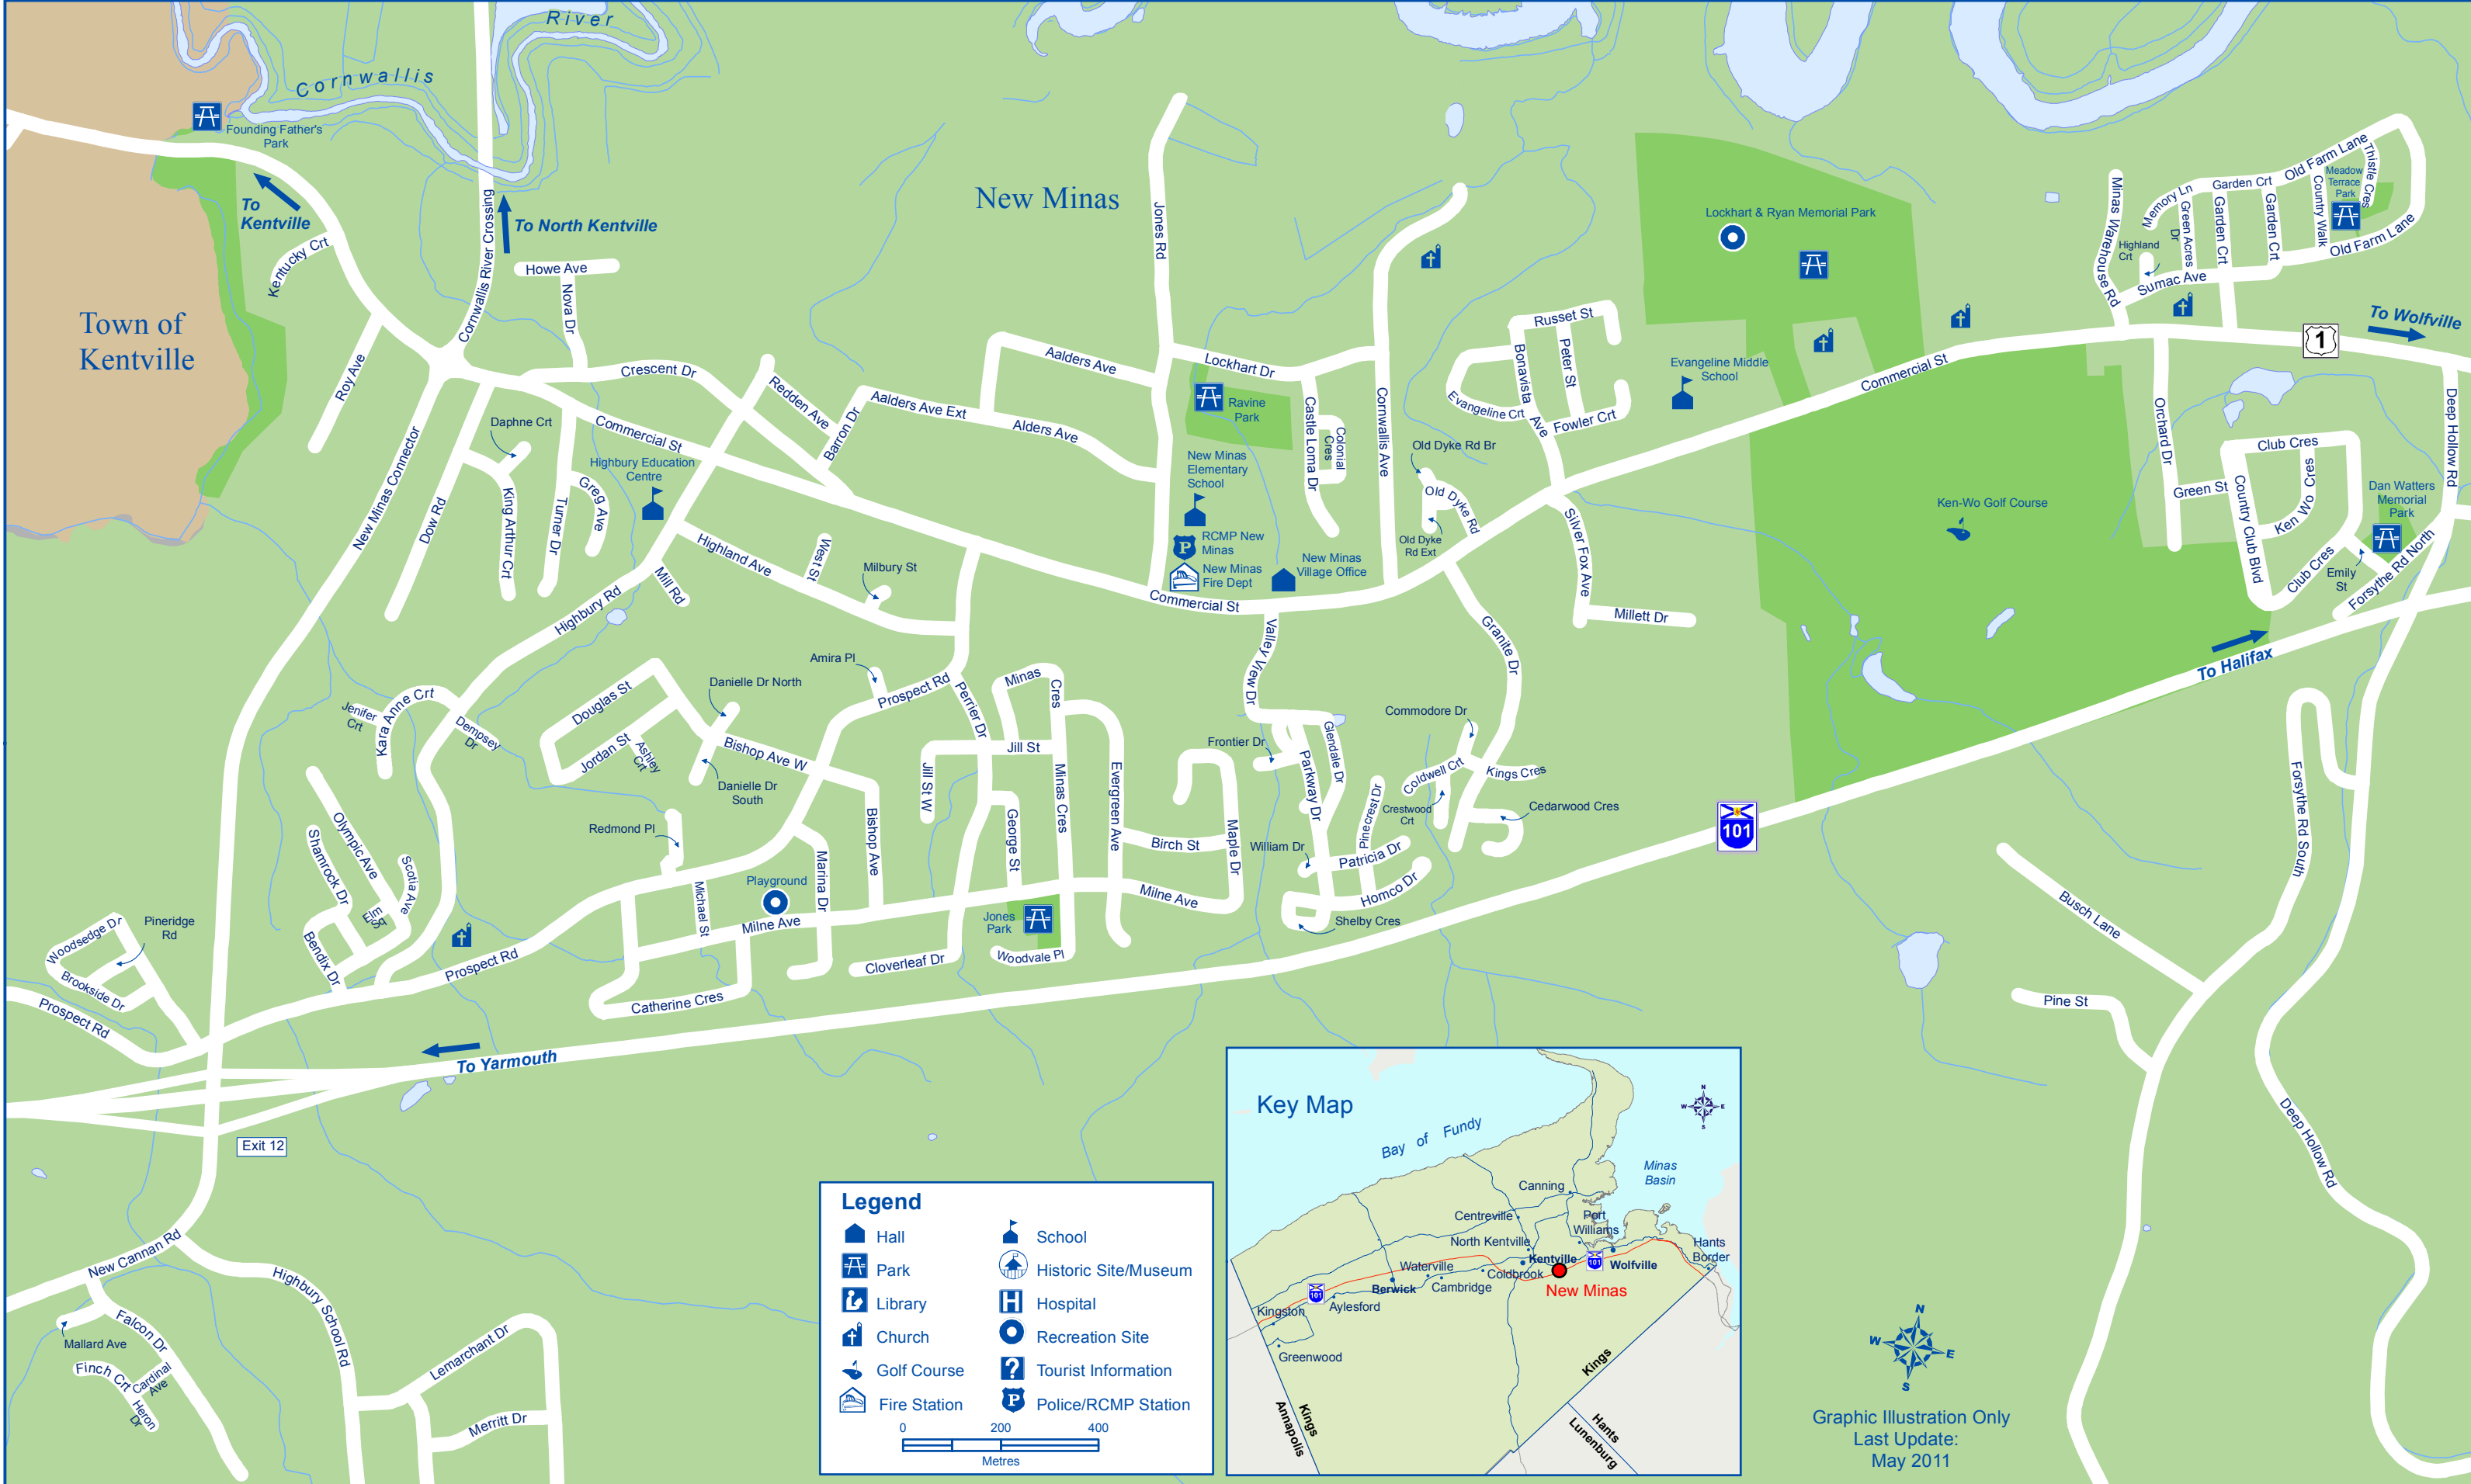

# New Minas Street Map

**Legend**

Hall	School
Park	Historic Site/Museum
Library	Hospital
Church	Recreation Site
Golf Course	Tourist Information
Fire Station	Police/RCMP Station

0 200 400  
Metres

Graphic Illustration Only  
Last Update:  
May 2011