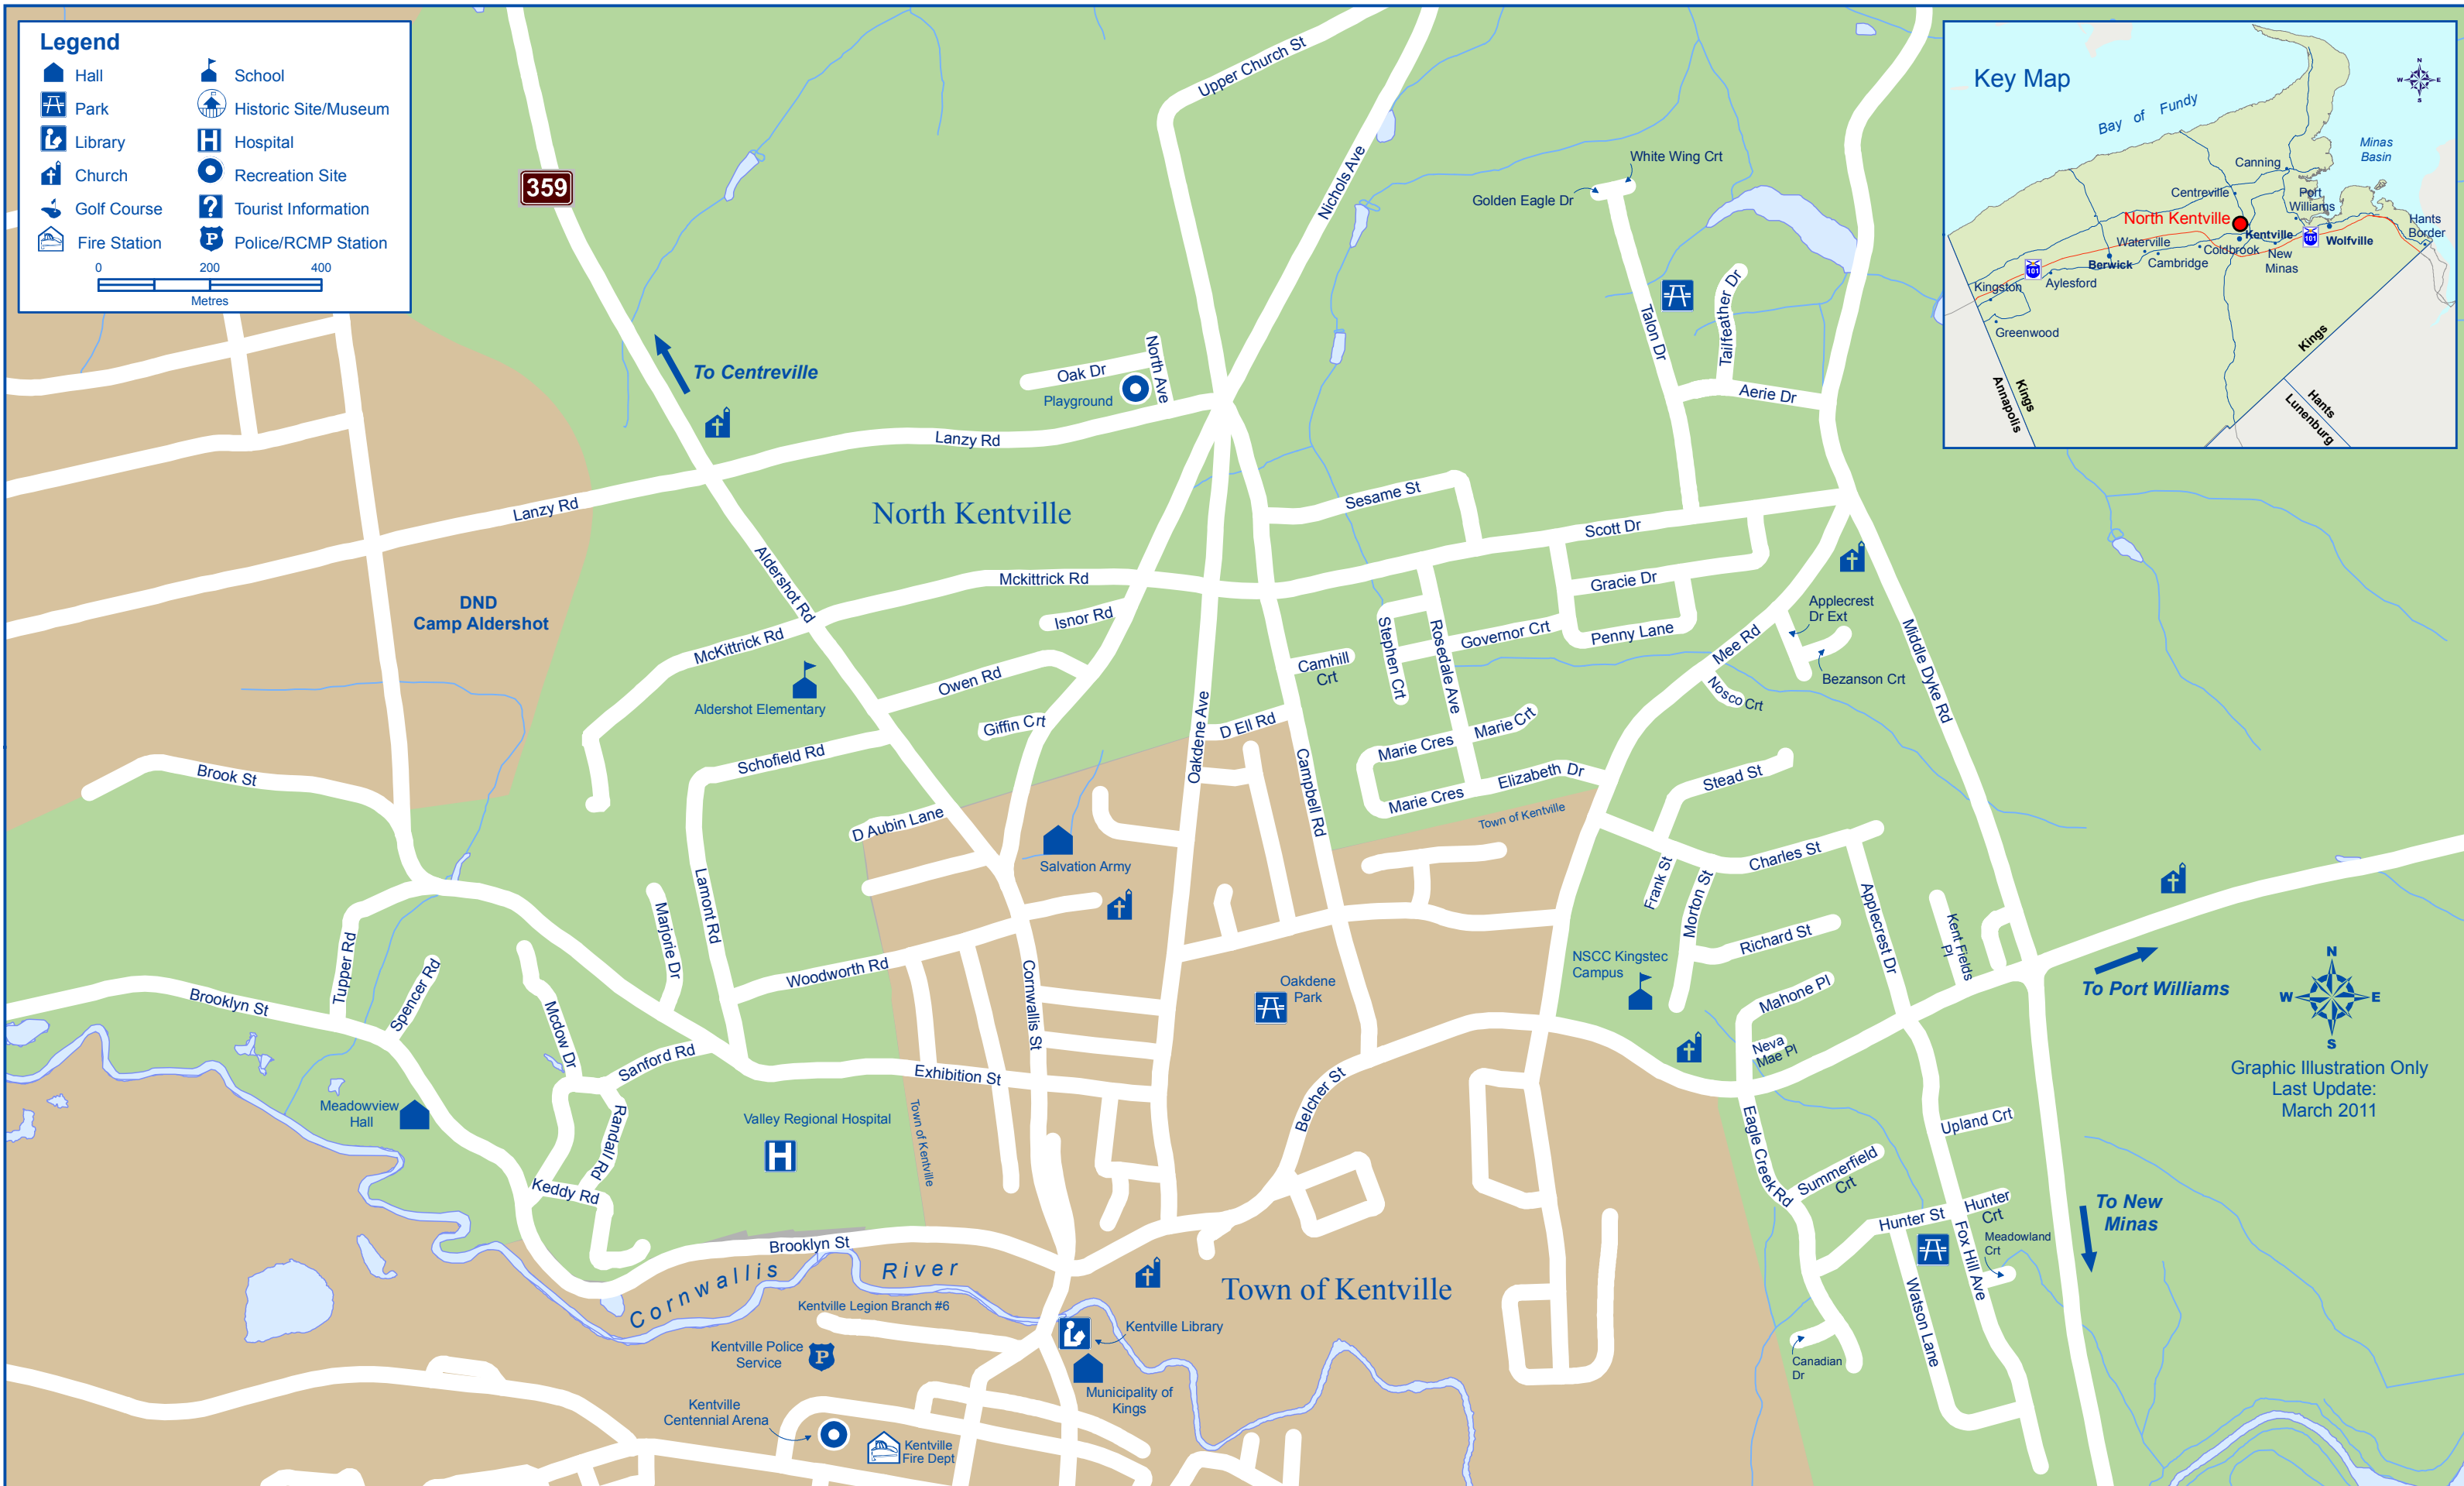

North Kentville Street Map

Legend

Hall	School
Park	Historic Site/Museum
Library	Hospital
Church	Recreation Site
Golf Course	Tourist Information
Fire Station	Police/RCMP Station

0 200 400
Metres

To Port Williams

To New Minas

Graphic Illustration Only
Last Update:
March 2011