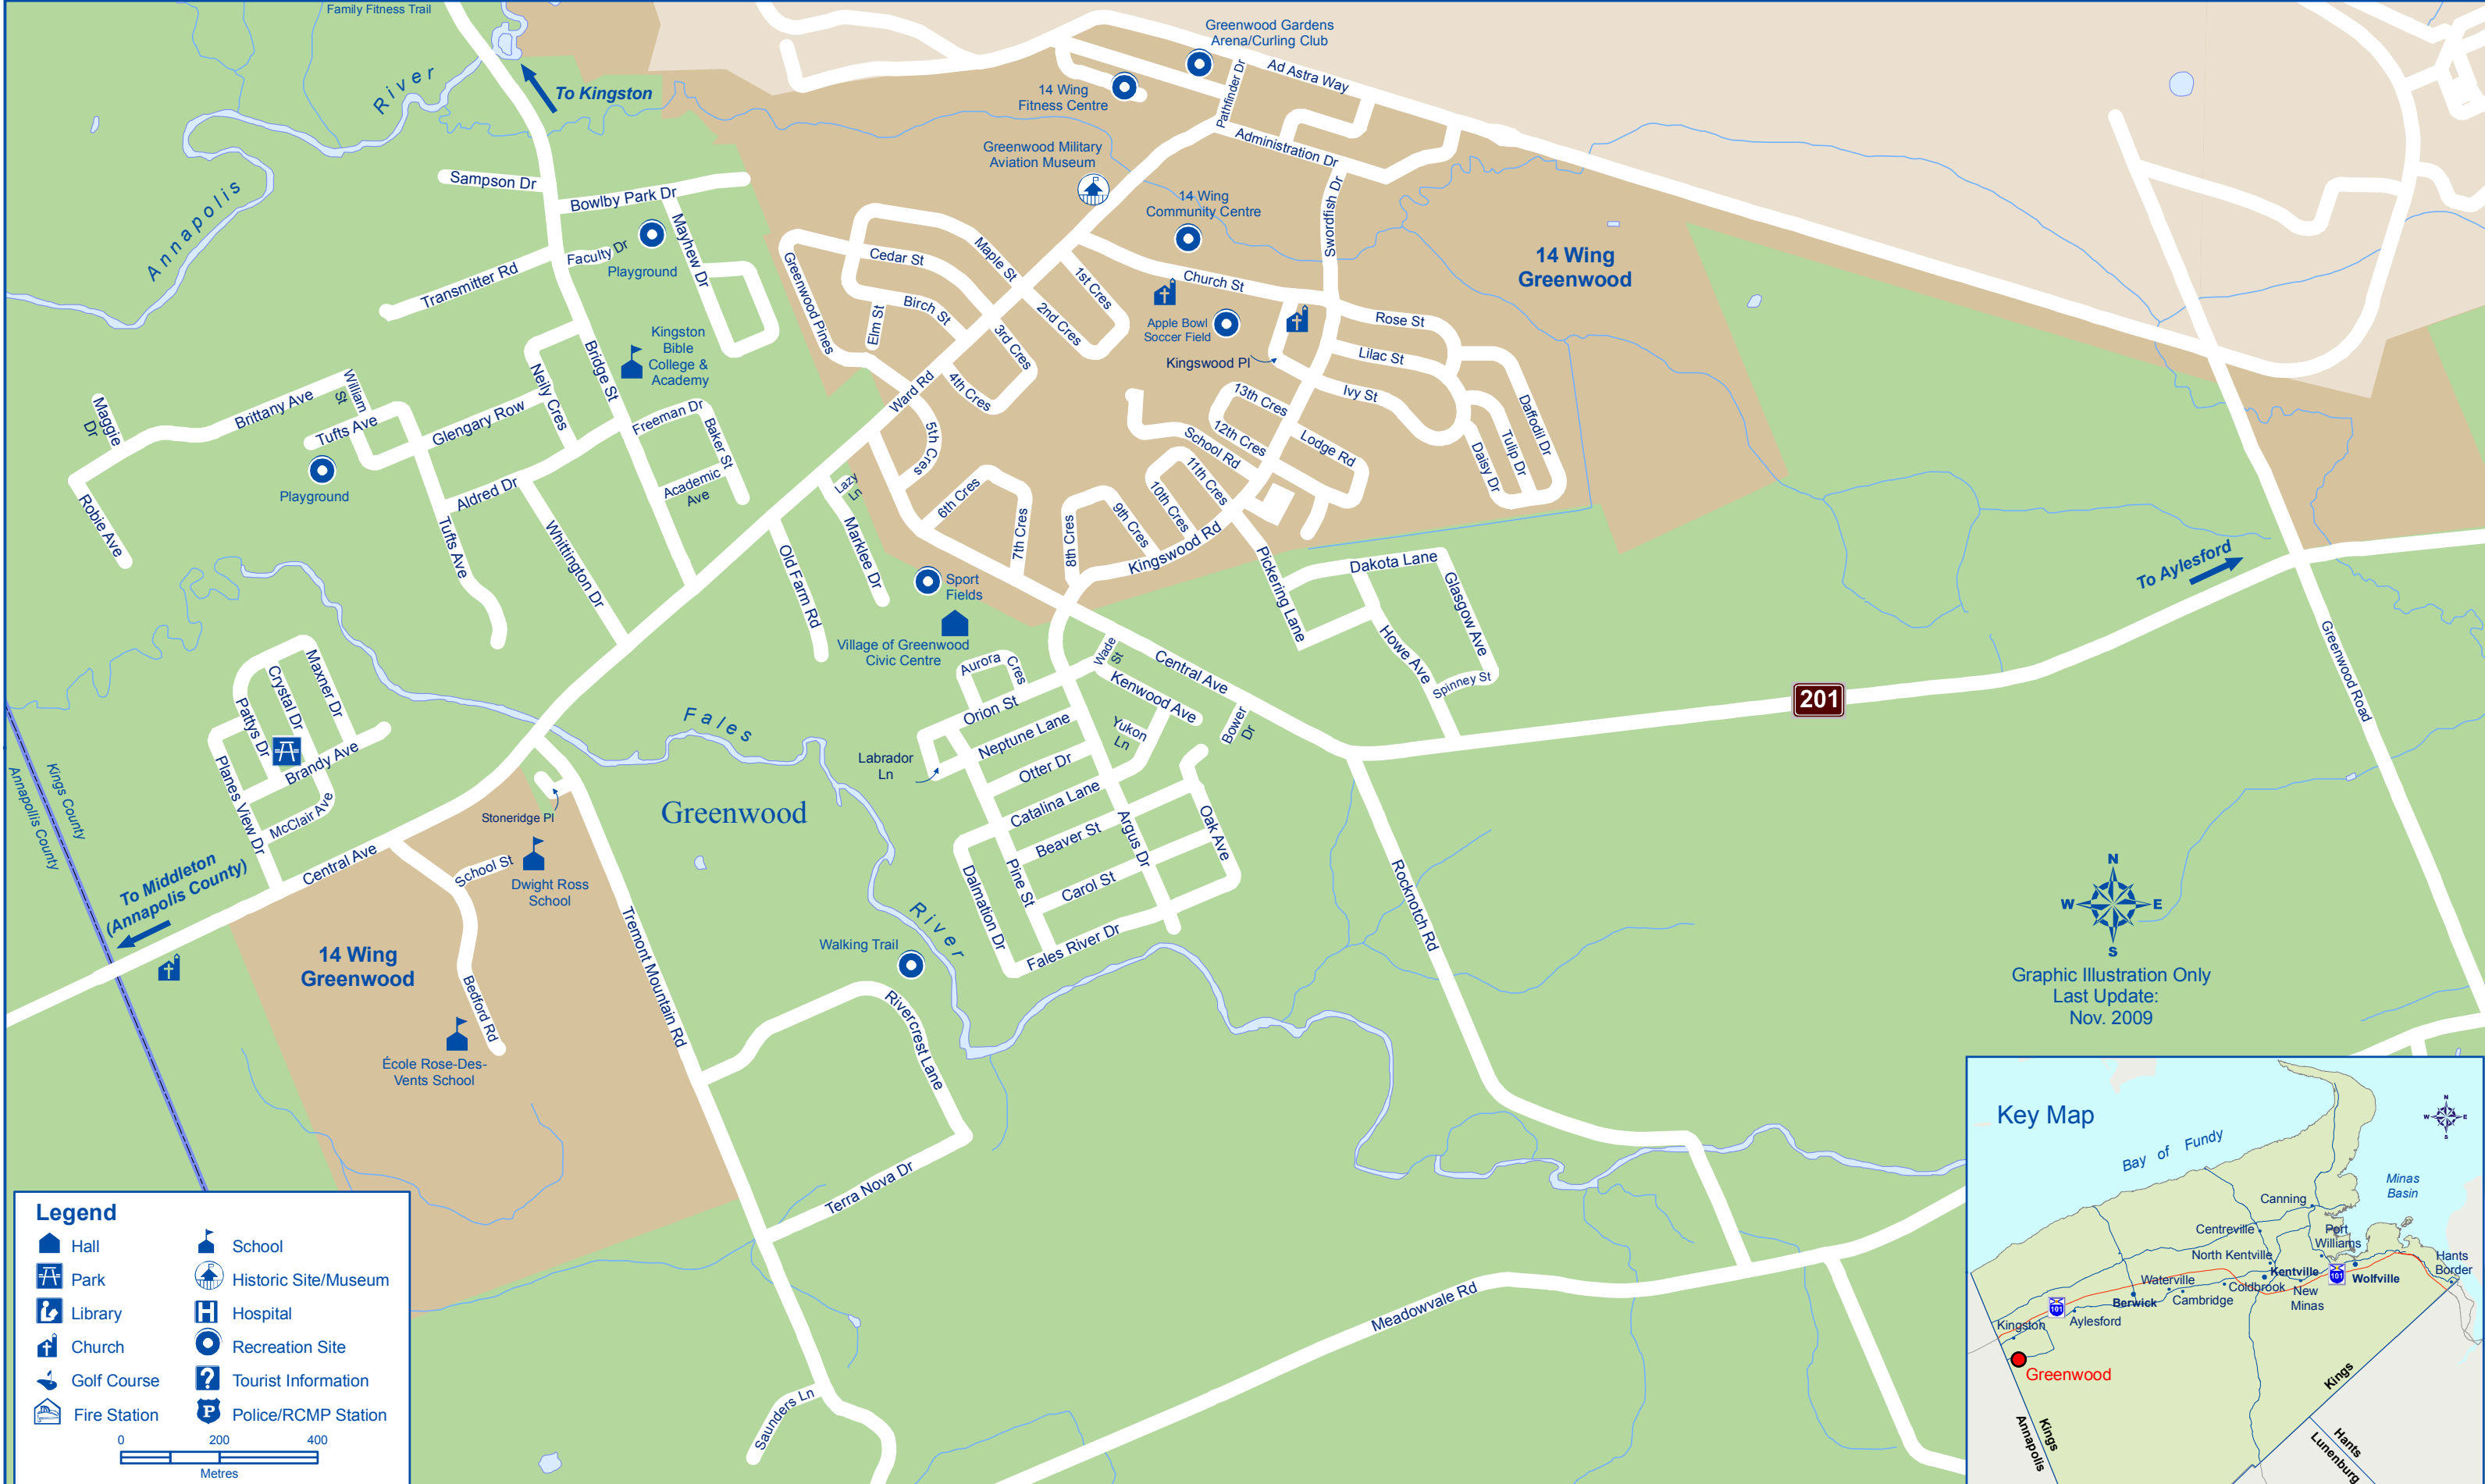

Greenwood Street Map

Graphic Illustration Only
Last Update:
Nov. 2009

Legend

Hall	School
Park	Historic Site/Museum
Library	Hospital
Church	Recreation Site
Golf Course	Tourist Information
Fire Station	Police/RCMP Station

0 200 400
Metres